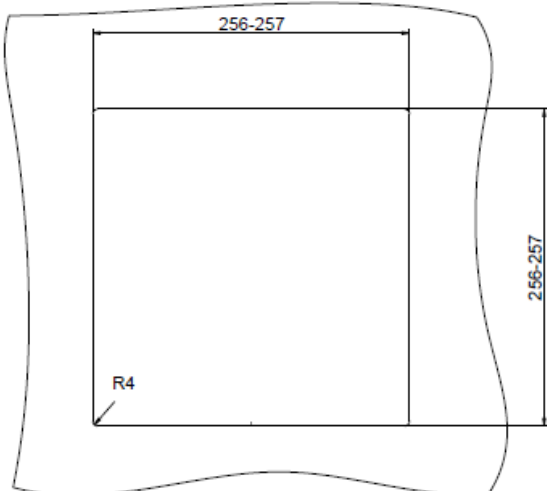

# Dimplex Cassette 250

CASSETTE

Fixing options :  
 (A) - Side fixing points  
 (B) - Base fixing points

Metal Bed

Worktop Aperture

(Recess dimension - 271x271x2.5mm deep max)