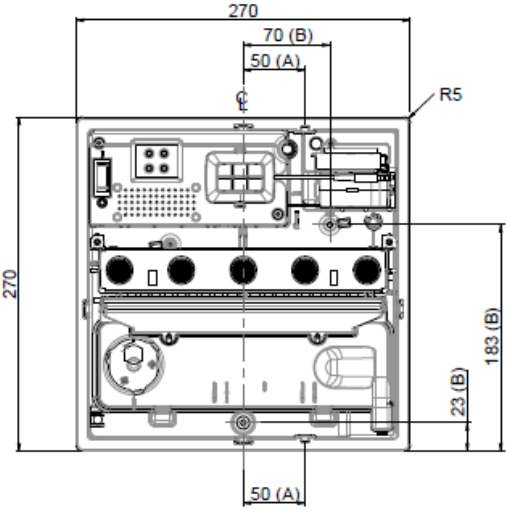

# Dimplex Cassette 250

CASSETTE

Fixing options :  
 (A) - Side fixing points  
 (B) - Base fixing points

Metal Bed

Worktop Aperture

(Recess dimension - 271x271x2.5mm deep max)