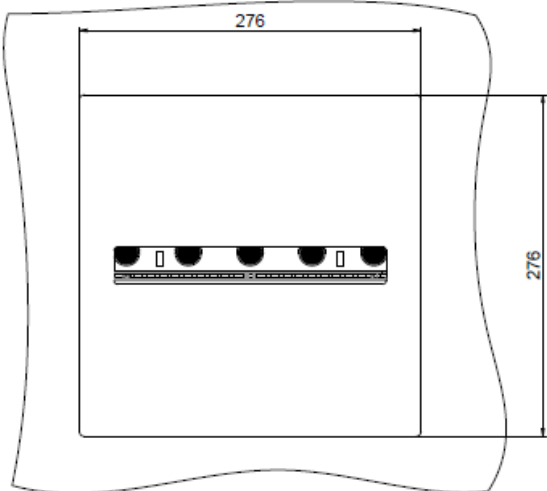

# Dimplex Cassette 250

CASSETTE

Fixing options :  
 (A) - Side fixing points  
 (B) - Base fixing points

Metal Bed

Worktop Aperture

(Recess dimension - 271x271x2.5mm deep max)