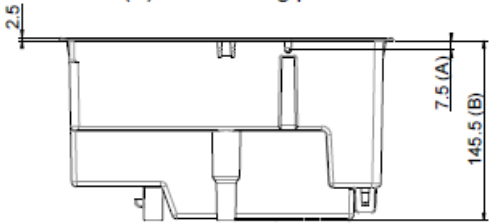

# Dimplex Cassette 250

CASSETTE

Fixing options :  
 (A) - Side fixing points  
 (B) - Base fixing points

Metal Bed

Worktop Aperture

(Recess dimension - 271x271x2.5mm deep max)